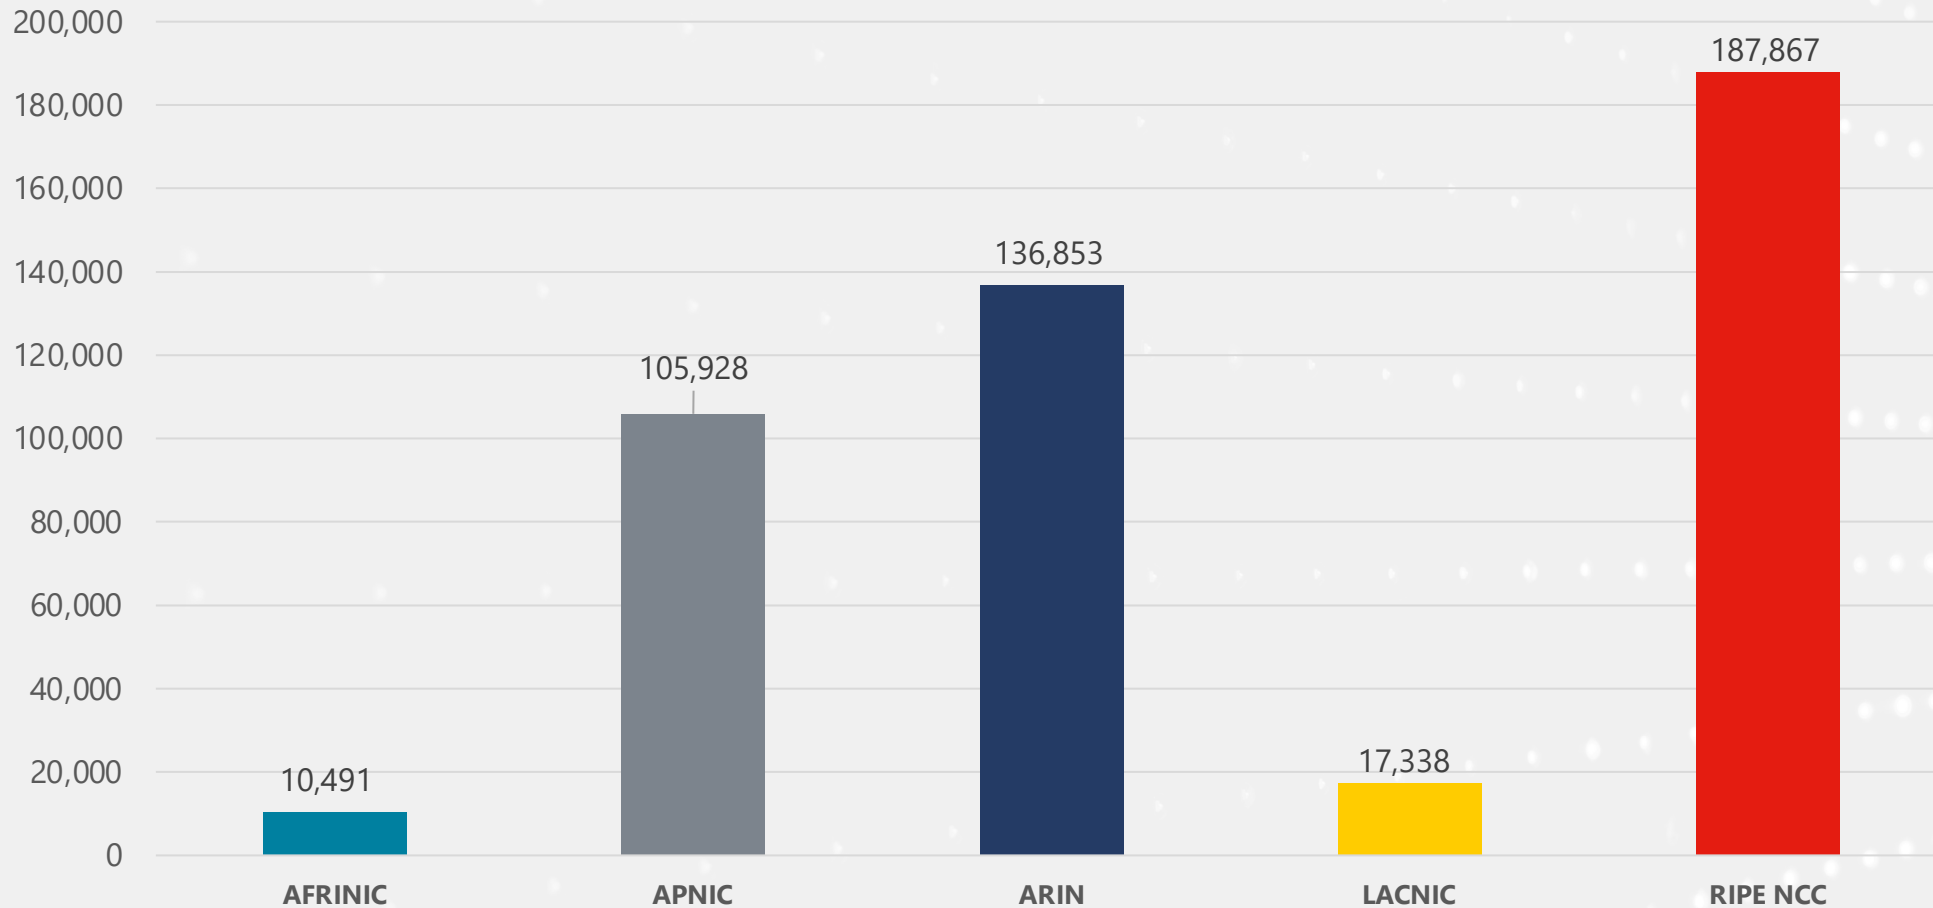

Number of transfers per year

Intra-RIR IPv4 Transfers

Number of IPv4 addresses transferred per year

Inter-RIR IPv4 Transfers

Number of transfers

Number addresses transferred

		Recipient RIR				
		AFRINIC	APNIC	ARIN	LACNIC	RIPE NCC
Source RIR	AFRINIC		0	0	0	0
	APNIC	0		171 1.331M	6 .00769M	384 2.685M
	ARIN	0	469 19.674M		26 .02625M	593 20.533M
	LACNIC	0	2 .003M	21 .055M		29 .054M
	RIPE NCC	0	141 2.5243M	255 6.5024M	11 .009M	

IPv6

All IPv6 Address Space

How much has been allocated to the RIRs?

IPv6 Allocations Issued by RIRs

Prefixes allocated each year by RIR

Total Allocated Space

IPv6 space (in /32s) each RIR has allocated

IPv6 Assignments Issued by RIRs

Prefixes each RIR assigned per year

Total Assigned IPv6 Space

Total size (in /48s) each RIR has assigned

Percentage of Members with IPv6 in each RIR

AS Numbers

The image features a large, dark blue circle on a white background. Inside the circle, the text "AS Numbers" is written in a white, sans-serif font. The circle is bordered by a thin white line. Outside the circle, there are three colored dots: a black dot on the left, a blue dot at the top right, and a red dot at the bottom right. The background also contains faint, curved lines of small white dots.