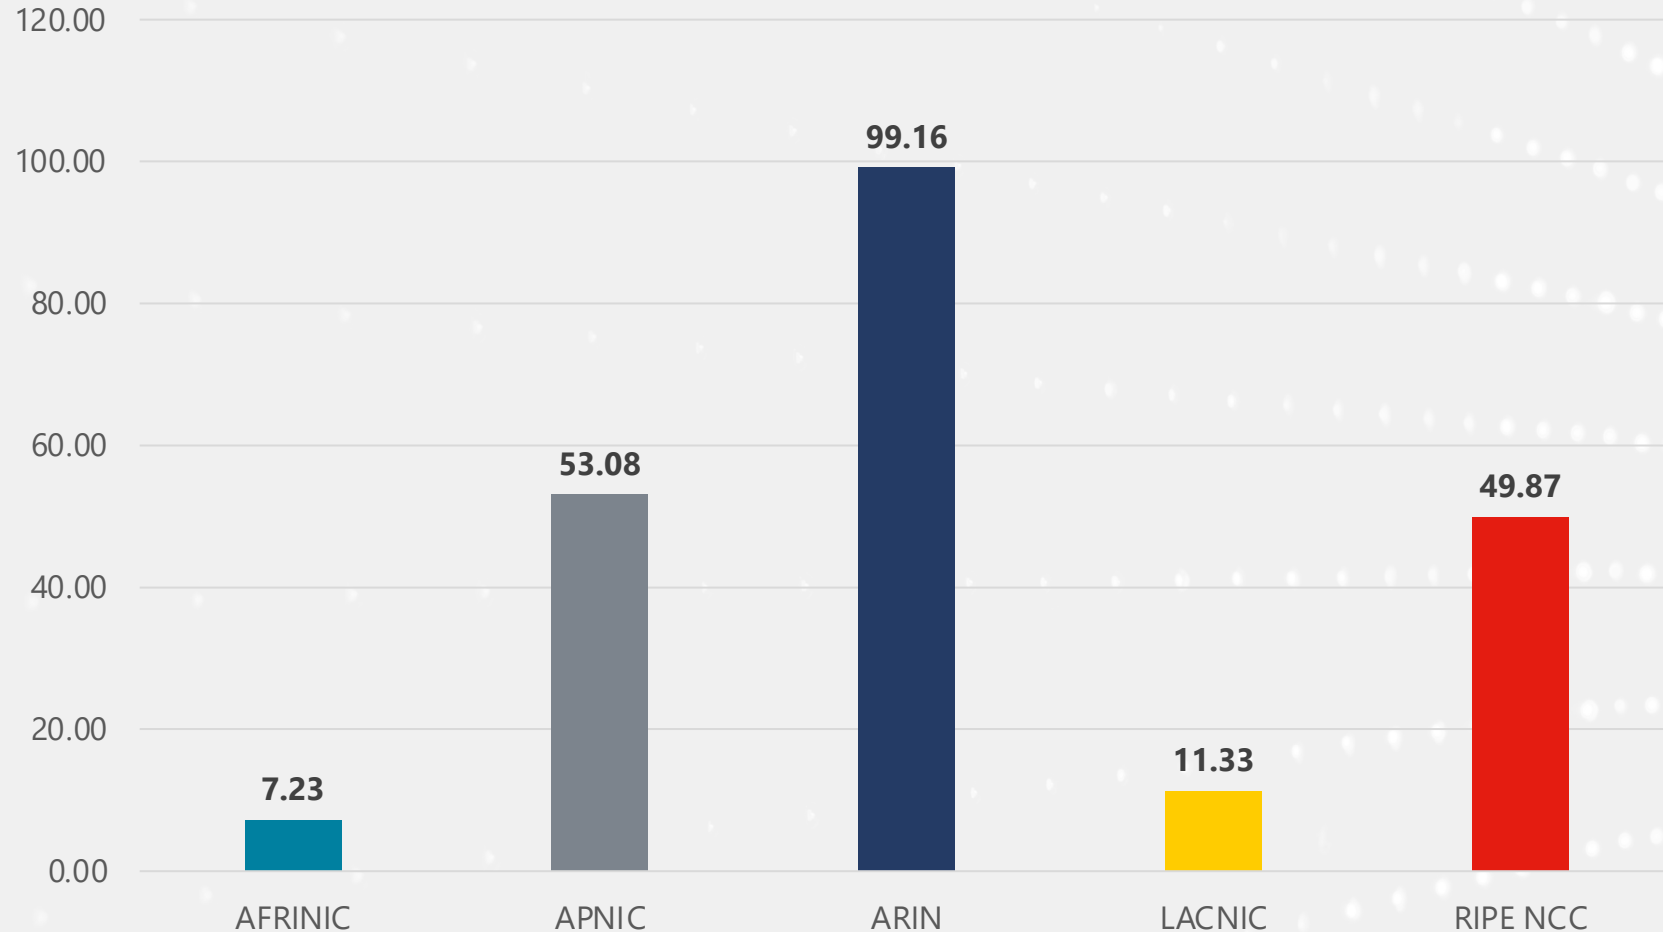

Internet Number Resource Status Report

Prepared by
Regional Internet Registries
AFRINIC, APNIC, ARIN, LACNIC, RIPE NCC

As of 30 March 2024

All IPv4 Address Space

Distribution of the
256 /8s

Total IPv4 Addresses Managed by each RIR

In terms of /8s

Available IPv4 Space in each RIR

In terms of /8s

IPv4 Space Issued by RIRs per Year

In terms of /8s

IPv4 Transfers

(exclusive M&A)

Intra-RIR IPv4 Transfers

Number of transfers per year

Intra-RIR IPv4 Transfers

Number of IPv4 addresses transferred per year

Inter-RIR IPv4 Transfers

Number of transfers

Number addresses transferred

		Recipient RIR				
		AFRINIC	APNIC	ARIN	LACNIC	RIPE NCC
Source RIR	AFRINIC		0	0	0	0
	APNIC	0		171 1.331M	6 .00769M	384 2.685M
	ARIN	0	469 19.674M		26 .02625M	593 20.533M
	LACNIC	0	2 .003M	21 .055M		29 .054M
	RIPE NCC	0	141 2.5243M	255 6.5024M	11 .009M	

Prefixes each RIR assigned per year

Total Assigned IPv6 Space

Total size (in /48s) each RIR has assigned

Percentage of Members with IPv6 in each RIR

AS Numbers

The image features a large, dark blue circle on a white background. Inside the circle, the text "AS Numbers" is written in a white, sans-serif font. The circle is bordered by a thin white line. Outside the circle, there are three colored dots: a black dot on the left, a blue dot at the top right, and a red dot at the bottom right. The background also contains faint, curved lines of small white dots.