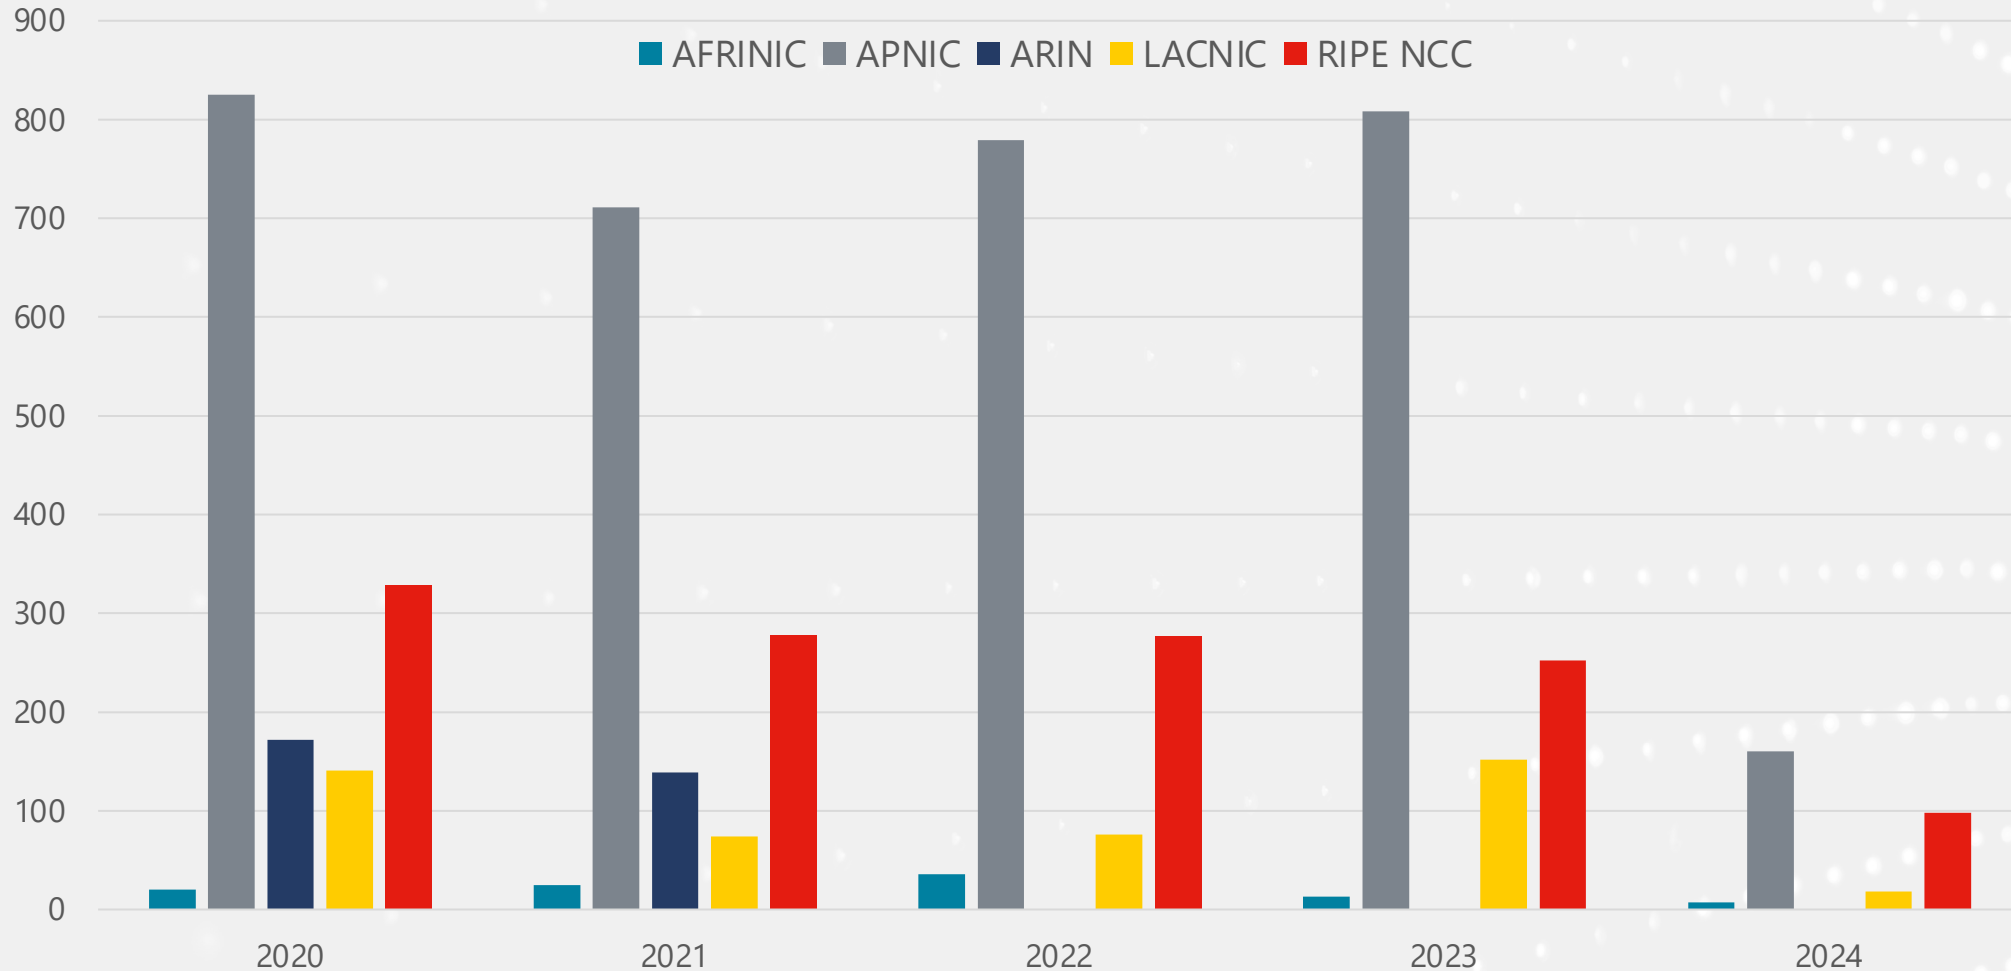

Number of transfers per year

Intra-RIR IPv4 Transfers

Number of IPv4 addresses transferred per year

Inter-RIR IPv4 Transfers

Number of transfers

Number addresses transferred

		Recipient RIR				
		AFRINIC	APNIC	ARIN	LACNIC	RIPE NCC
Source RIR	AFRINIC		0	0	0	0
	APNIC	0		171 1.331M	6 .00769M	384 2.685M
	ARIN	0	469 19.674M		26 .02625M	593 20.533M
	LACNIC	0	2 .003M	21 .055M		29 .054M
	RIPE NCC	0	141 2.5243M	255 6.5024M	11 .009M	

IPv6

All IPv6 Address Space

How much has been allocated to the RIRs?

IPv6 Allocations Issued by RIRs

Prefixes allocated each year by RIR

Total Allocated Space

IPv6 space (in /32s) each RIR has allocated

IPv6 Assignments Issued by RIRs

Prefixes each RIR assigned per year

Total Assigned IPv6 Space

Total size (in /48s) each RIR has assigned

Percentage of Members with IPv6 in each RIR

AS Numbers

The image features a large, dark blue circle on a white background. Inside the circle, the text "AS Numbers" is written in a white, sans-serif font. The circle is bordered by a thin white line. Outside the circle, there are three colored dots: a black dot on the left, a blue dot at the top right, and a red dot at the bottom right. The background also contains faint, curved lines of small white dots.