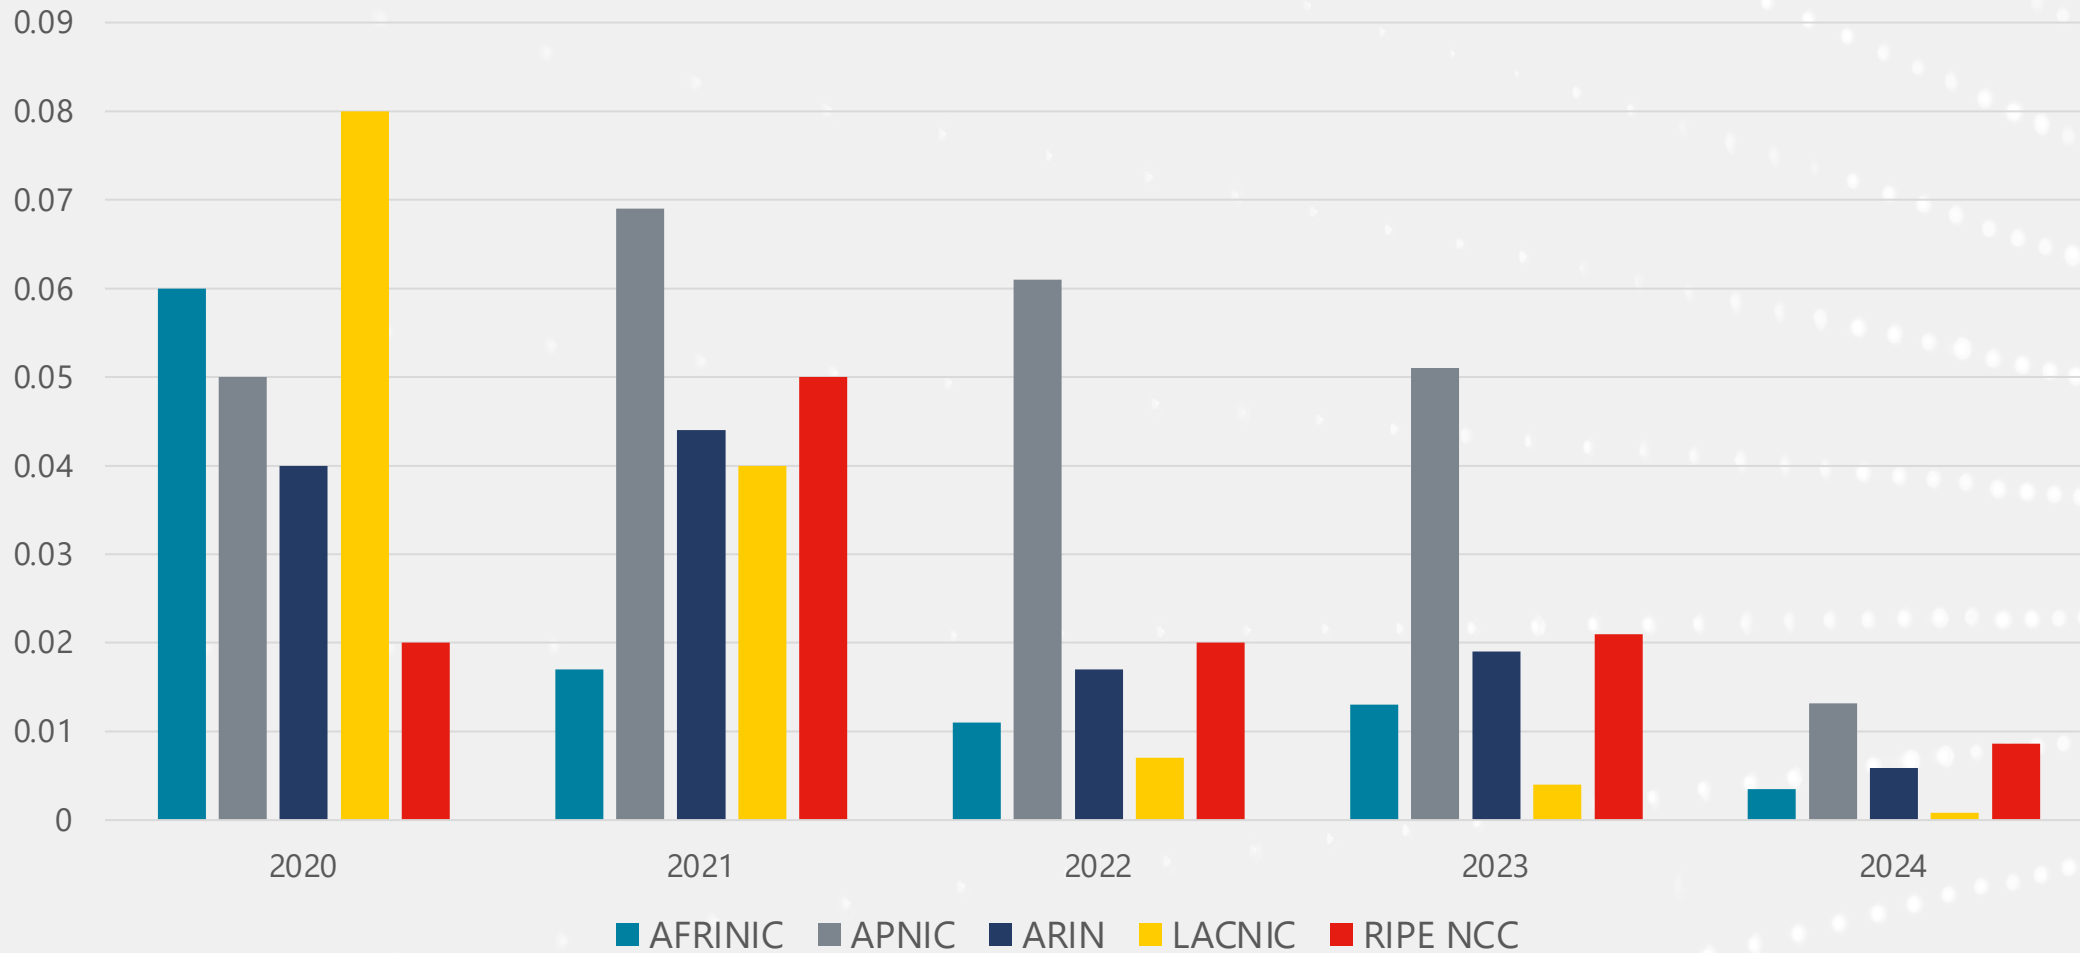

In terms of /8s

Available IPv4 Space in each RIR

In terms of /8s

IPv4 Space Issued by RIRs per Year

In terms of /8s

IPv4 Transfers

(exclusive M&A)

Intra-RIR IPv4 Transfers

Number of transfers per year

Intra-RIR IPv4 Transfers

Number of IPv4 addresses transferred per year

Inter-RIR IPv4 Transfers

Number of transfers

Number addresses transferred

		Recipient RIR				
		AFRINIC	APNIC	ARIN	LACNIC	RIPE NCC
Source RIR	AFRINIC		0	0	0	0
	APNIC	0		171 1.331M	6 .00769M	384 2.685M
	ARIN	0	469 19.674M		26 .02625M	593 20.533M
	LACNIC	0	2 .003M	21 .055M		29 .054M
	RIPE NCC	0	141 2.5243M	255 6.5024M	11 .009M	

Prefixes each RIR assigned per year

Total Assigned IPv6 Space

Total size (in /48s) each RIR has assigned

Percentage of Members with IPv6 in each RIR

AS Numbers

The image features a large, dark blue circle on a white background. Inside the circle, the text "AS Numbers" is written in a white, sans-serif font. The circle is bordered by a thin white line. Outside the circle, there are three colored dots: a black dot on the left, a blue dot at the top right, and a red dot at the bottom right. The background also contains faint, curved lines of small white dots.