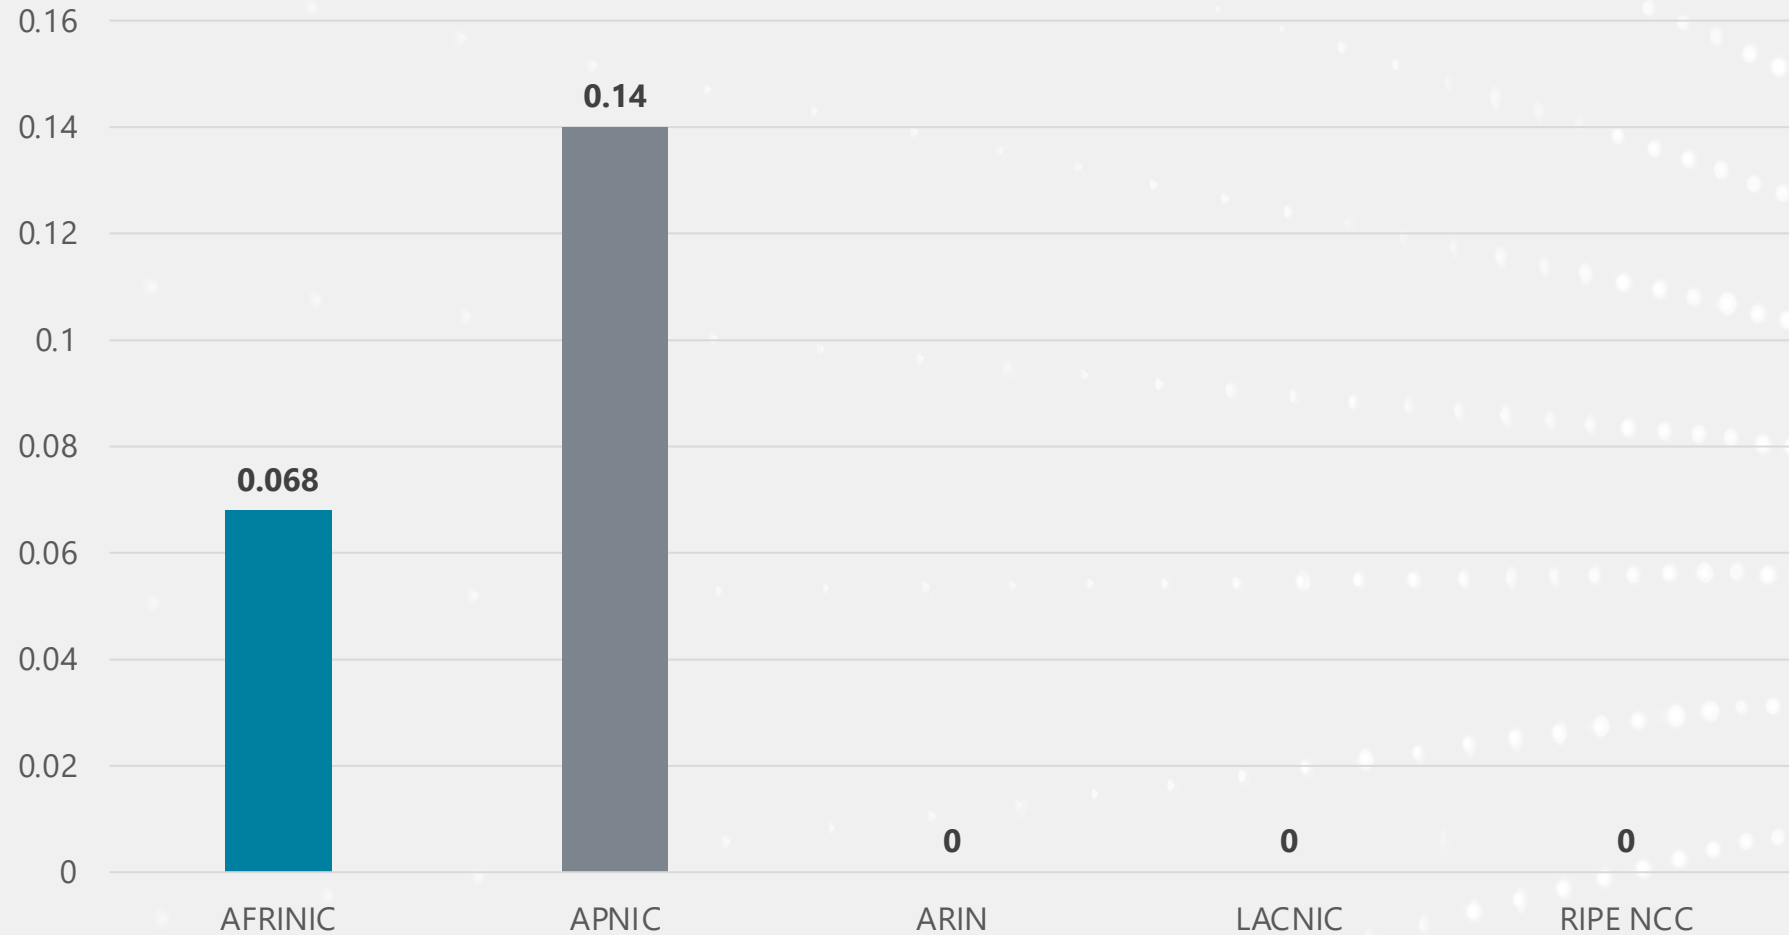

Available IPv4 Space in each RIR

In terms of /8s