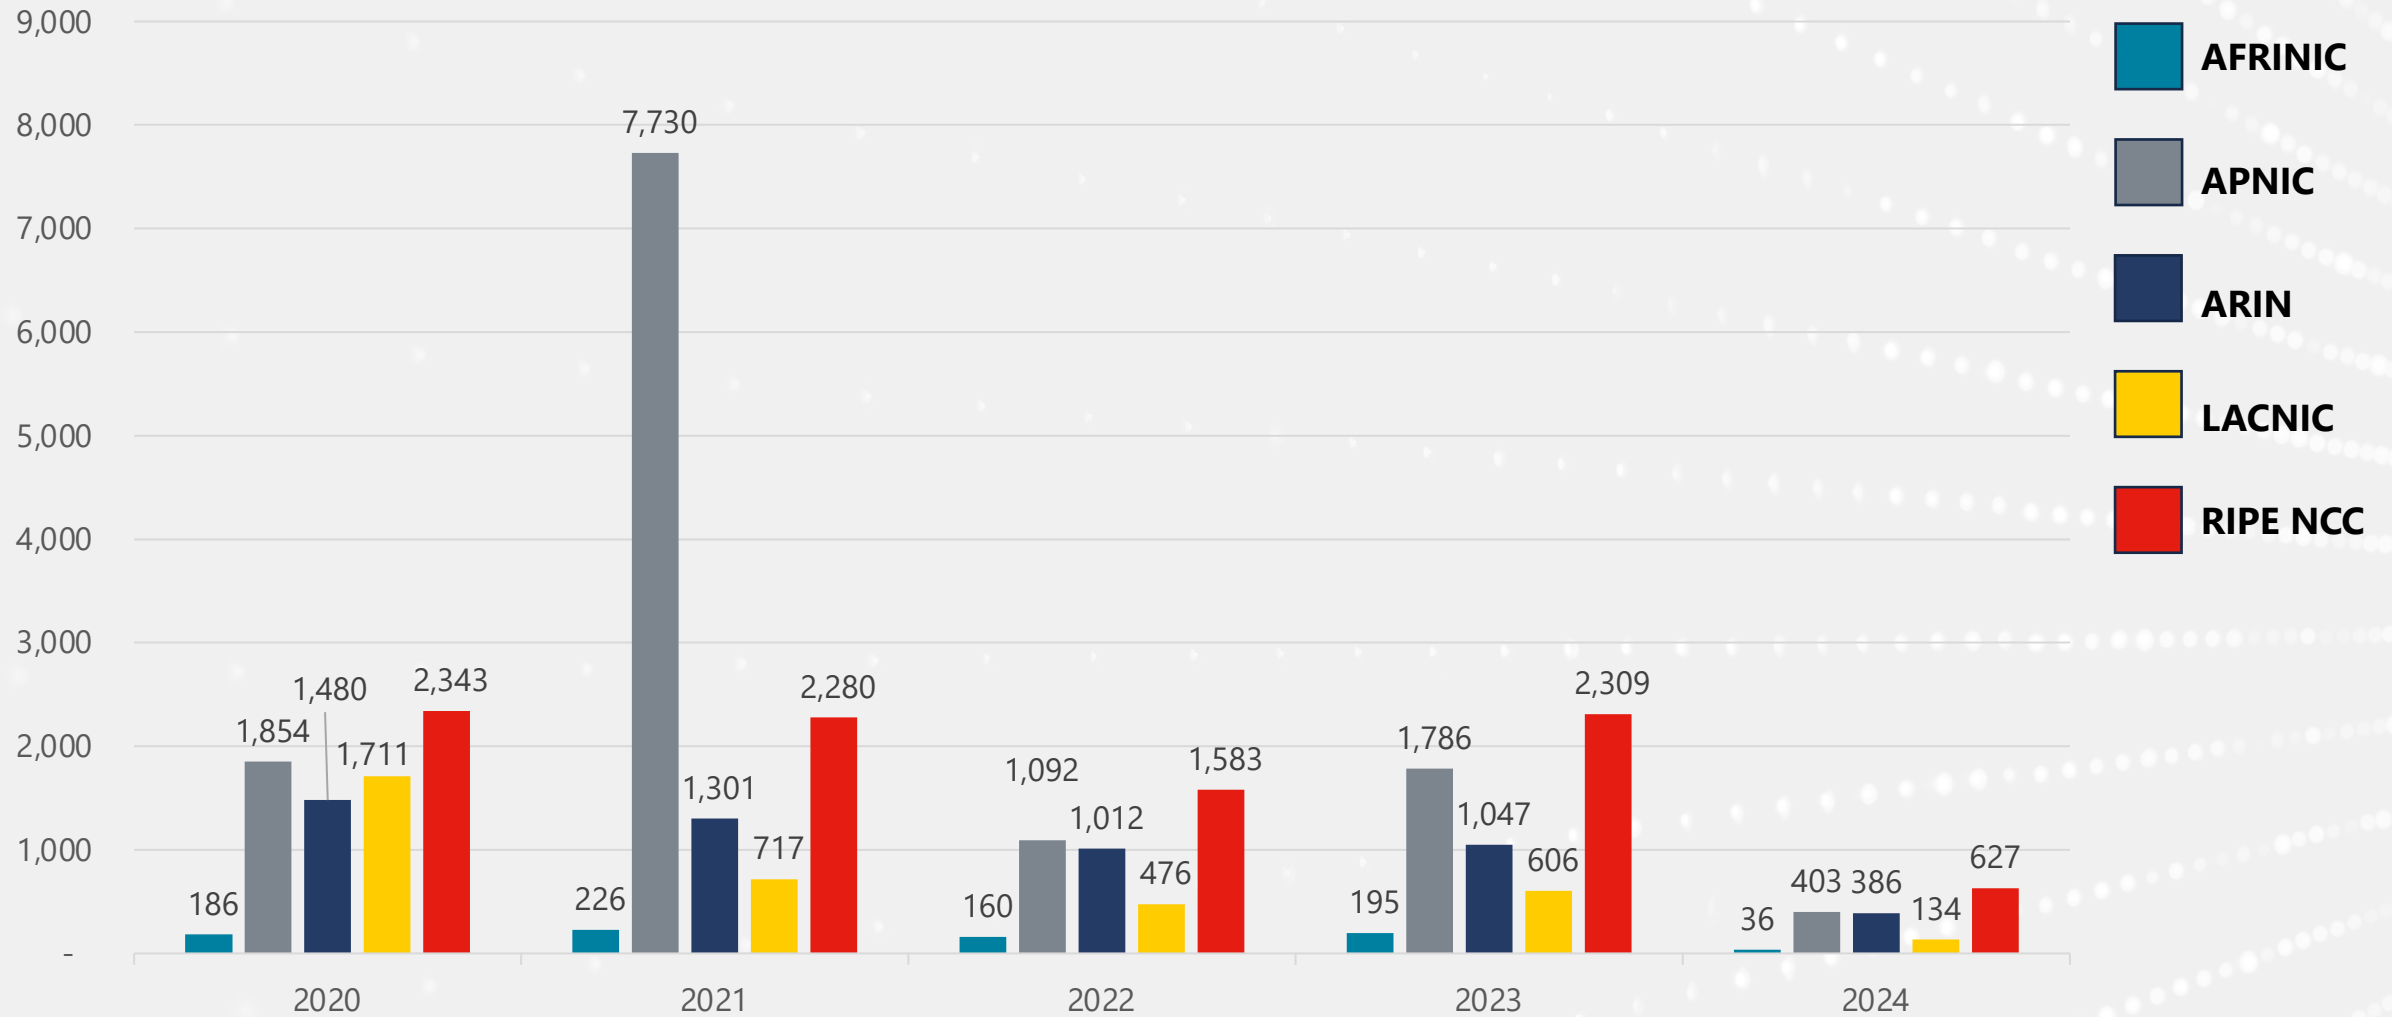

ASN Assignments by RIRs

Number of ASNs issued by each RIR per year