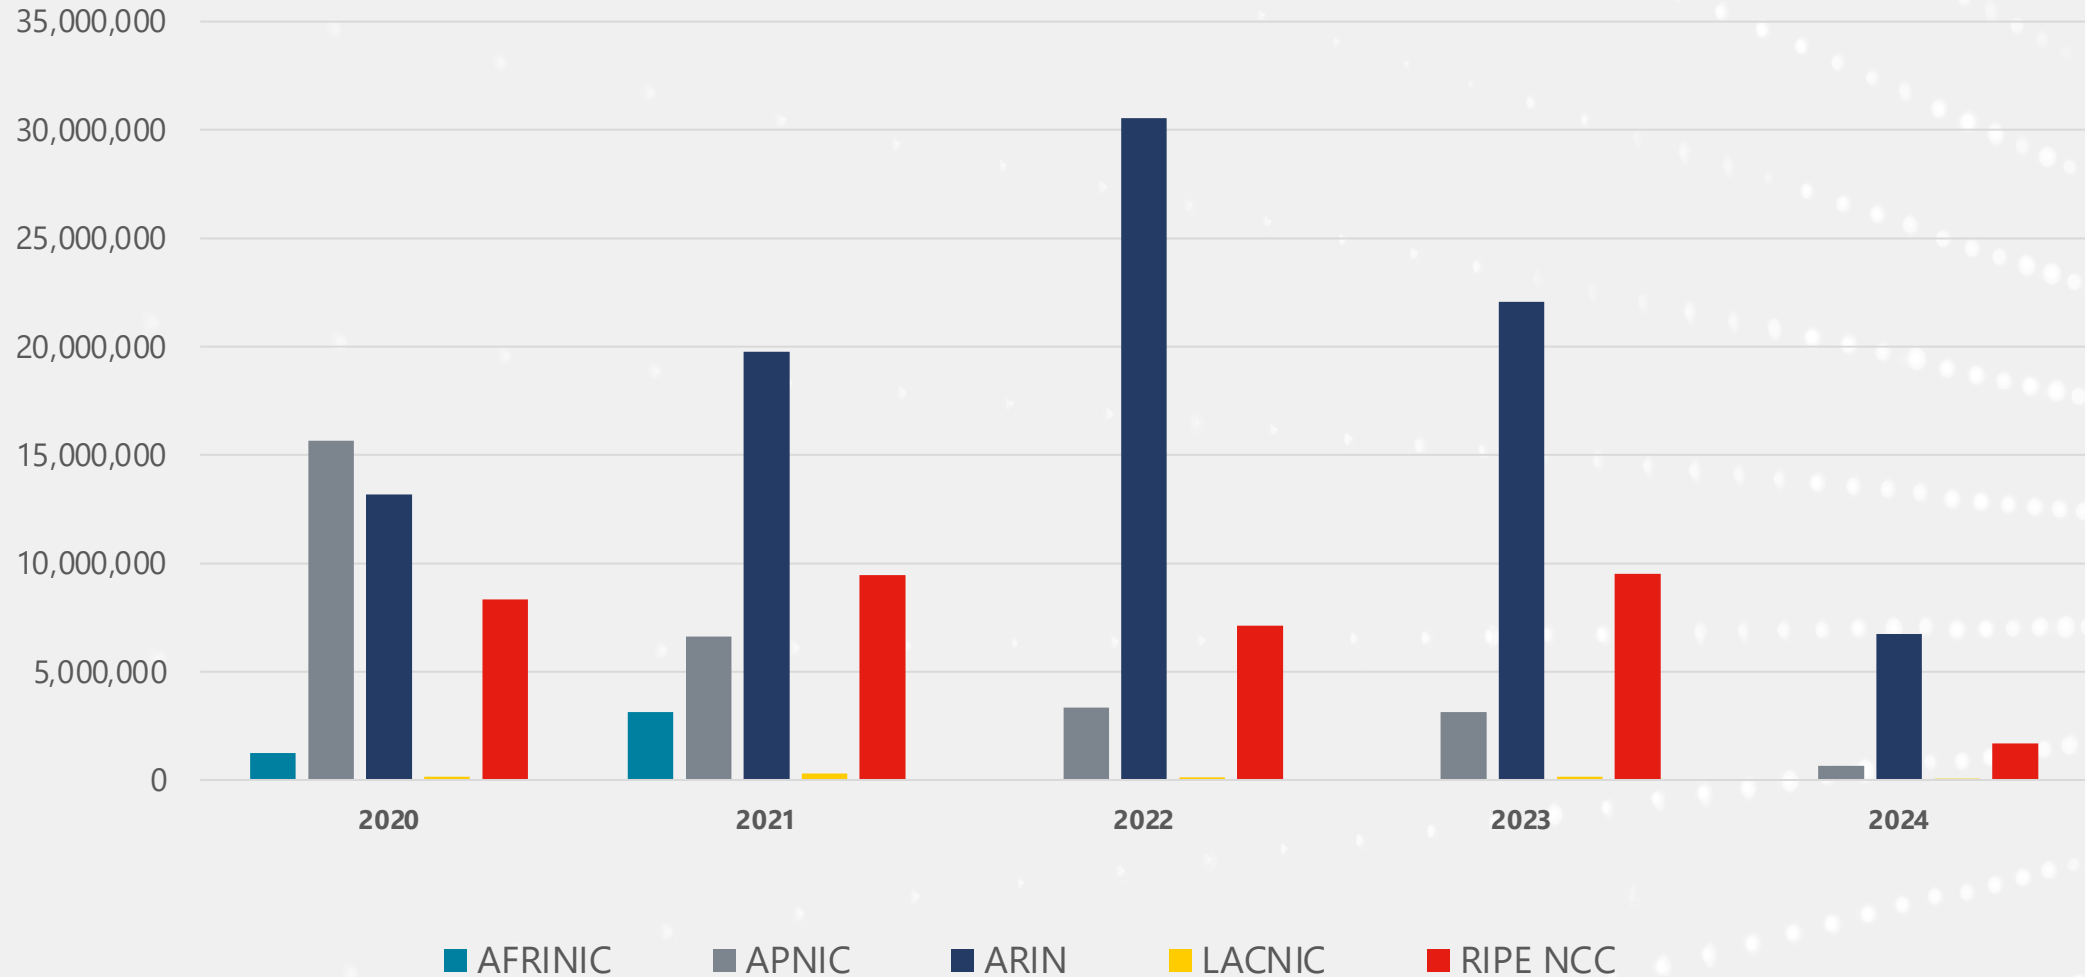

In terms of /8s

Available IPv4 Space in each RIR

In terms of /8s

IPv4 Space Issued by RIRs per Year

In terms of /8s

IPv4 Transfers

(exclusive M&A)

Intra-RIR IPv4 Transfers

Number of transfers per year

Intra-RIR IPv4 Transfers

Number of IPv4 addresses transferred per year

Inter-RIR IPv4 Transfers

Number of transfers

Number addresses transferred

		Recipient RIR				
		AFRINIC	APNIC	ARIN	LACNIC	RIPE NCC
Source RIR	AFRINIC		0	0	0	0
	APNIC	0		171 1.331M	6 .00769M	384 2.685M
	ARIN	0	469 19.674M		26 .02625M	593 20.533M
	LACNIC	0	2 .003M	21 .055M		29 .054M
	RIPE NCC	0	141 2.5243M	255 6.5024M	11 .009M	

Prefixes each RIR assigned per year

Total Assigned IPv6 Space

Total size (in /48s) each RIR has assigned

Percentage of Members with IPv6 in each RIR

AS Numbers

The image features a large, dark blue circle on a white background. Inside the circle, the text "AS Numbers" is written in a white, sans-serif font. The circle is bordered by a thin white line. Outside the circle, there are three colored dots: a black dot on the left, a blue dot at the top right, and a red dot at the bottom right. The background also contains faint, curved lines of small white dots.