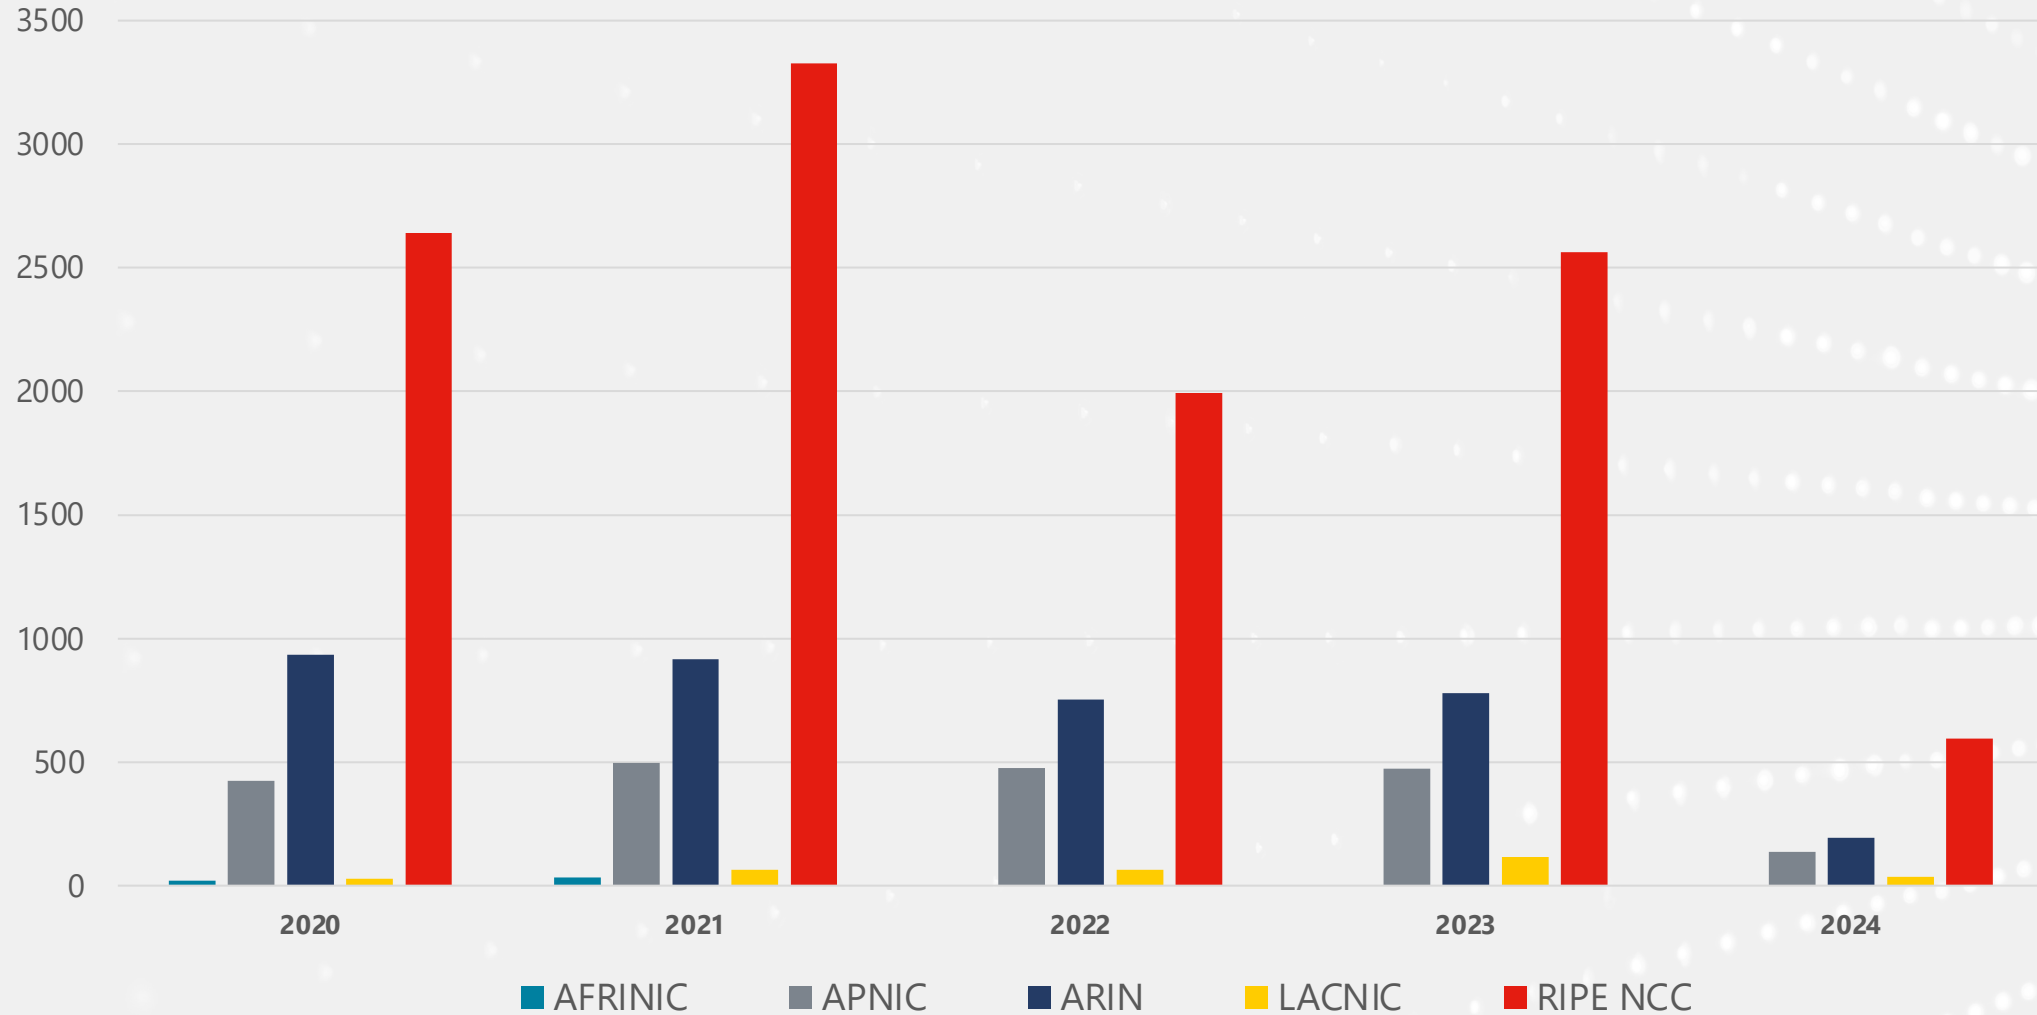

In terms of /8s

Available IPv4 Space in each RIR

In terms of /8s

IPv4 Space Issued by RIRs per Year

In terms of /8s

IPv4 Transfers

(exclusive M&A)

Intra-RIR IPv4 Transfers

Number of transfers per year

Intra-RIR IPv4 Transfers

Number of IPv4 addresses transferred per year

Inter-RIR IPv4 Transfers

Number of transfers

Number addresses transferred

		Recipient RIR				
		AFRINIC	APNIC	ARIN	LACNIC	RIPE NCC
Source RIR	AFRINIC		0	0	0	0
	APNIC	0		171 1.331M	6 .00769M	384 2.685M
	ARIN	0	469 19.674M		26 .02625M	593 20.533M
	LACNIC	0	2 .003M	21 .055M		29 .054M
	RIPE NCC	0	141 2.5243M	255 6.5024M	11 .009M	

Prefixes each RIR assigned per year

Total Assigned IPv6 Space

Total size (in /48s) each RIR has assigned

Percentage of Members with IPv6 in each RIR

AS Numbers

The image features a large, dark blue circle on a white background. Inside the circle, the text "AS Numbers" is written in a white, sans-serif font. The circle is bordered by a thin white line. Outside the circle, there are three colored dots: a black dot on the left, a blue dot at the top right, and a red dot at the bottom right. The background also contains faint, curved lines of small white dots.