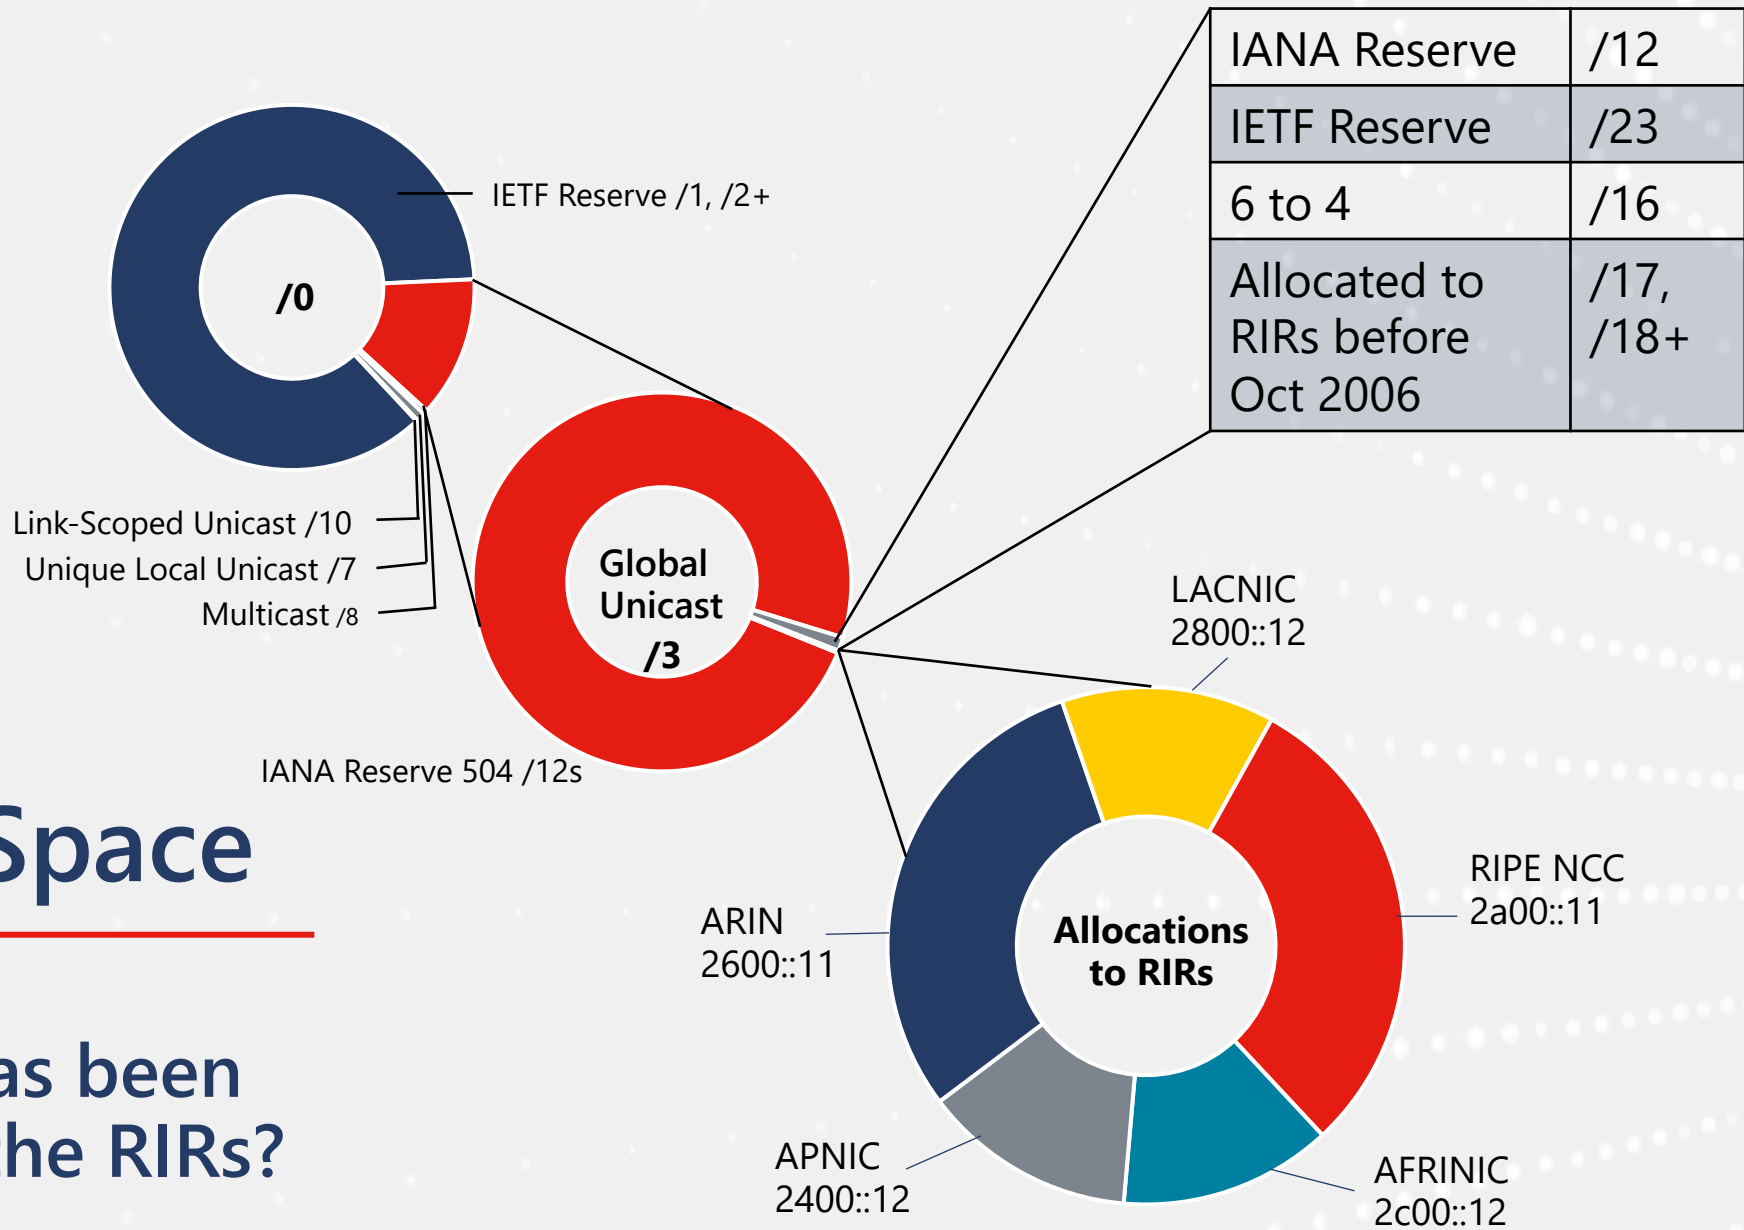

Internet Number Resource Status Report

Prepared by
Regional Internet Registries
AFRINIC, APNIC, ARIN, LACNIC, RIPE NCC

As of 30 March 2024

All IPv4 Address Space

Distribution of the
256 /8s

Total IPv4 Addresses Managed by each RIR

Number of transfers per year

Intra-RIR IPv4 Transfers

Number of IPv4 addresses transferred per year

Inter-RIR IPv4 Transfers

Number of transfers

Number addresses transferred

		Recipient RIR				
		AFRINIC	APNIC	ARIN	LACNIC	RIPE NCC
Source RIR	AFRINIC		0	0	0	0
	APNIC	0		171 1.331M	6 .00769M	384 2.685M
	ARIN	0	469 19.674M		26 .02625M	593 20.533M
	LACNIC	0	2 .003M	21 .055M		29 .054M
	RIPE NCC	0	141 2.5243M	255 6.5024M	11 .009M	

IPv6

All IPv6 Address Space

How much has been allocated to the RIRs?

IPv6 Allocations Issued by RIRs

Prefixes allocated each year by RIR

Total Allocated Space

IPv6 space (in /32s) each RIR has allocated

IPv6 Assignments Issued by RIRs

Prefixes each RIR assigned per year

Total Assigned IPv6 Space

Total size (in /48s) each RIR has assigned

Percentage of Members with IPv6 in each RIR

AS Numbers

The image features a large, dark blue circle on a white background. Inside the circle, the text "AS Numbers" is written in a white, sans-serif font. The circle is bordered by a thin white line. Outside the circle, there are three colored dots: a black dot on the left, a blue dot at the top right, and a red dot at the bottom right. The background also contains faint, curved lines of small white dots.