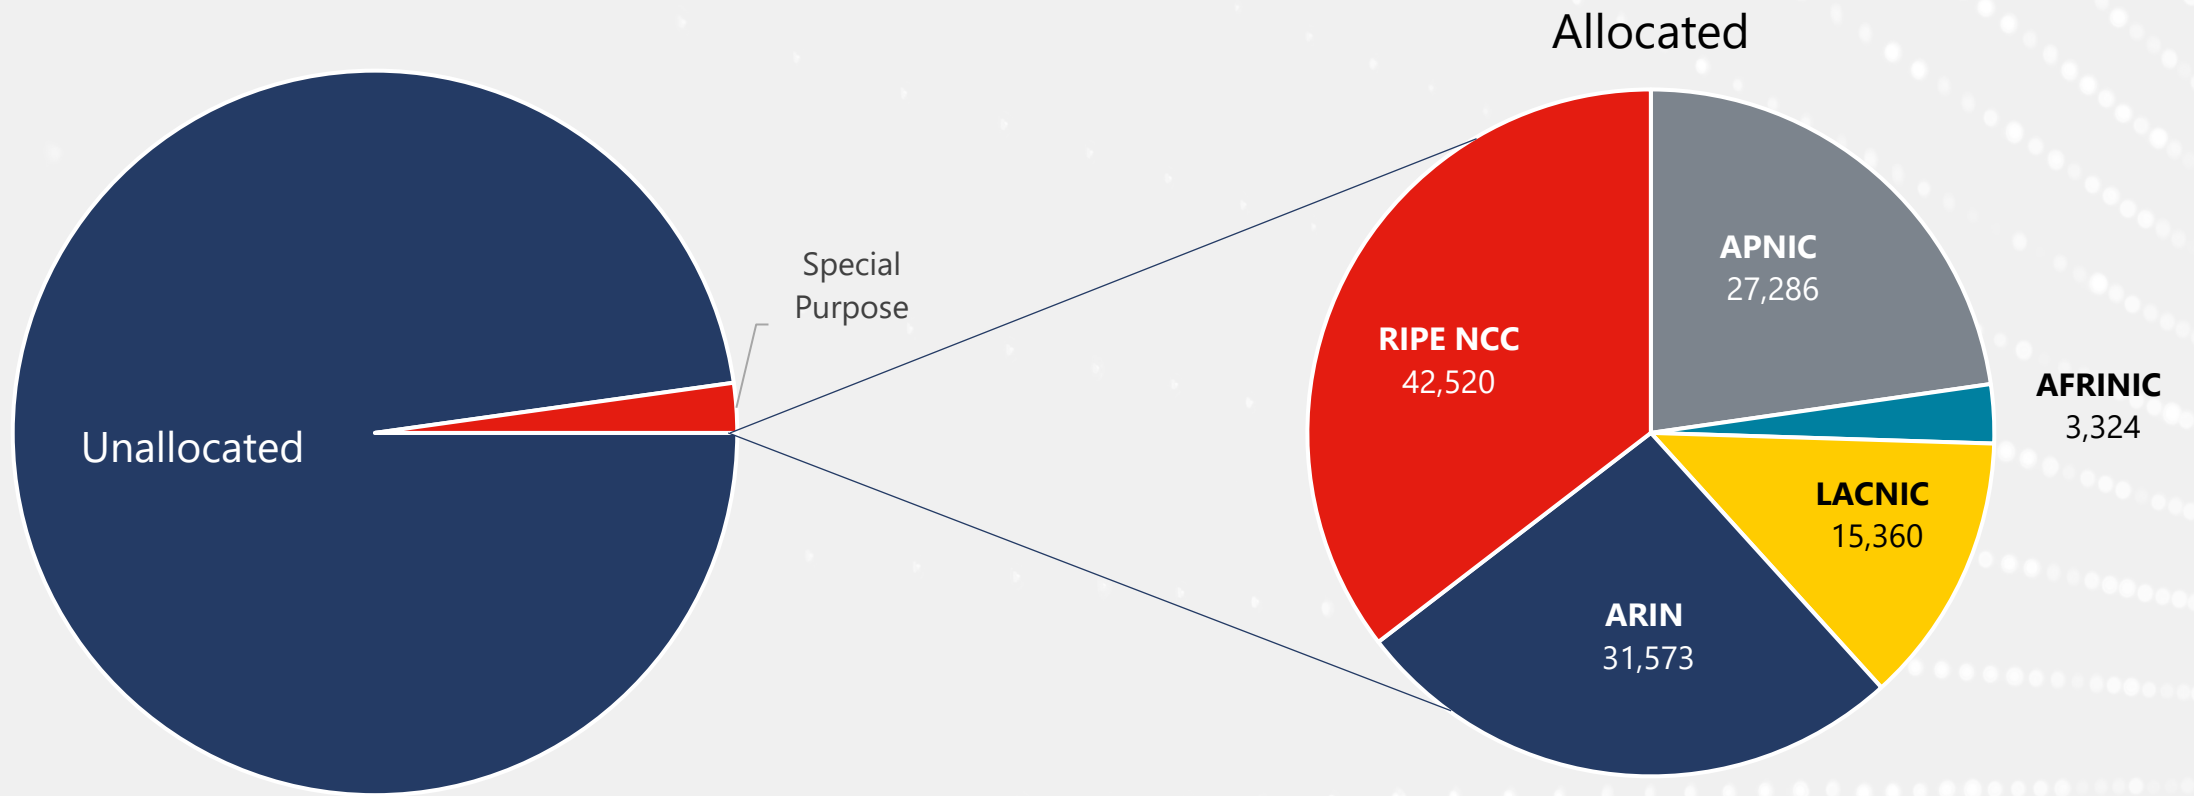

IPv6

All IPv6 Address Space

How much has been allocated to the RIRs?

IPv6 Allocations Issued by RIRs

Prefixes allocated each year by RIR

Total Allocated Space

IPv6 space (in /32s) each RIR has allocated

IPv6 Assignments Issued by RIRs

Prefixes each RIR assigned per year

Total Assigned IPv6 Space

Total size (in /48s) each RIR has assigned

Percentage of Members with IPv6 in each RIR

AS Numbers

The image features a large, dark blue circle on a white background. Inside the circle, the text "AS Numbers" is written in a white, sans-serif font. The circle is bordered by a thin white line. Outside the circle, there are three colored dots: a black dot on the left, a blue dot at the top right, and a red dot at the bottom right. The background also contains faint, curved lines of small white dots.