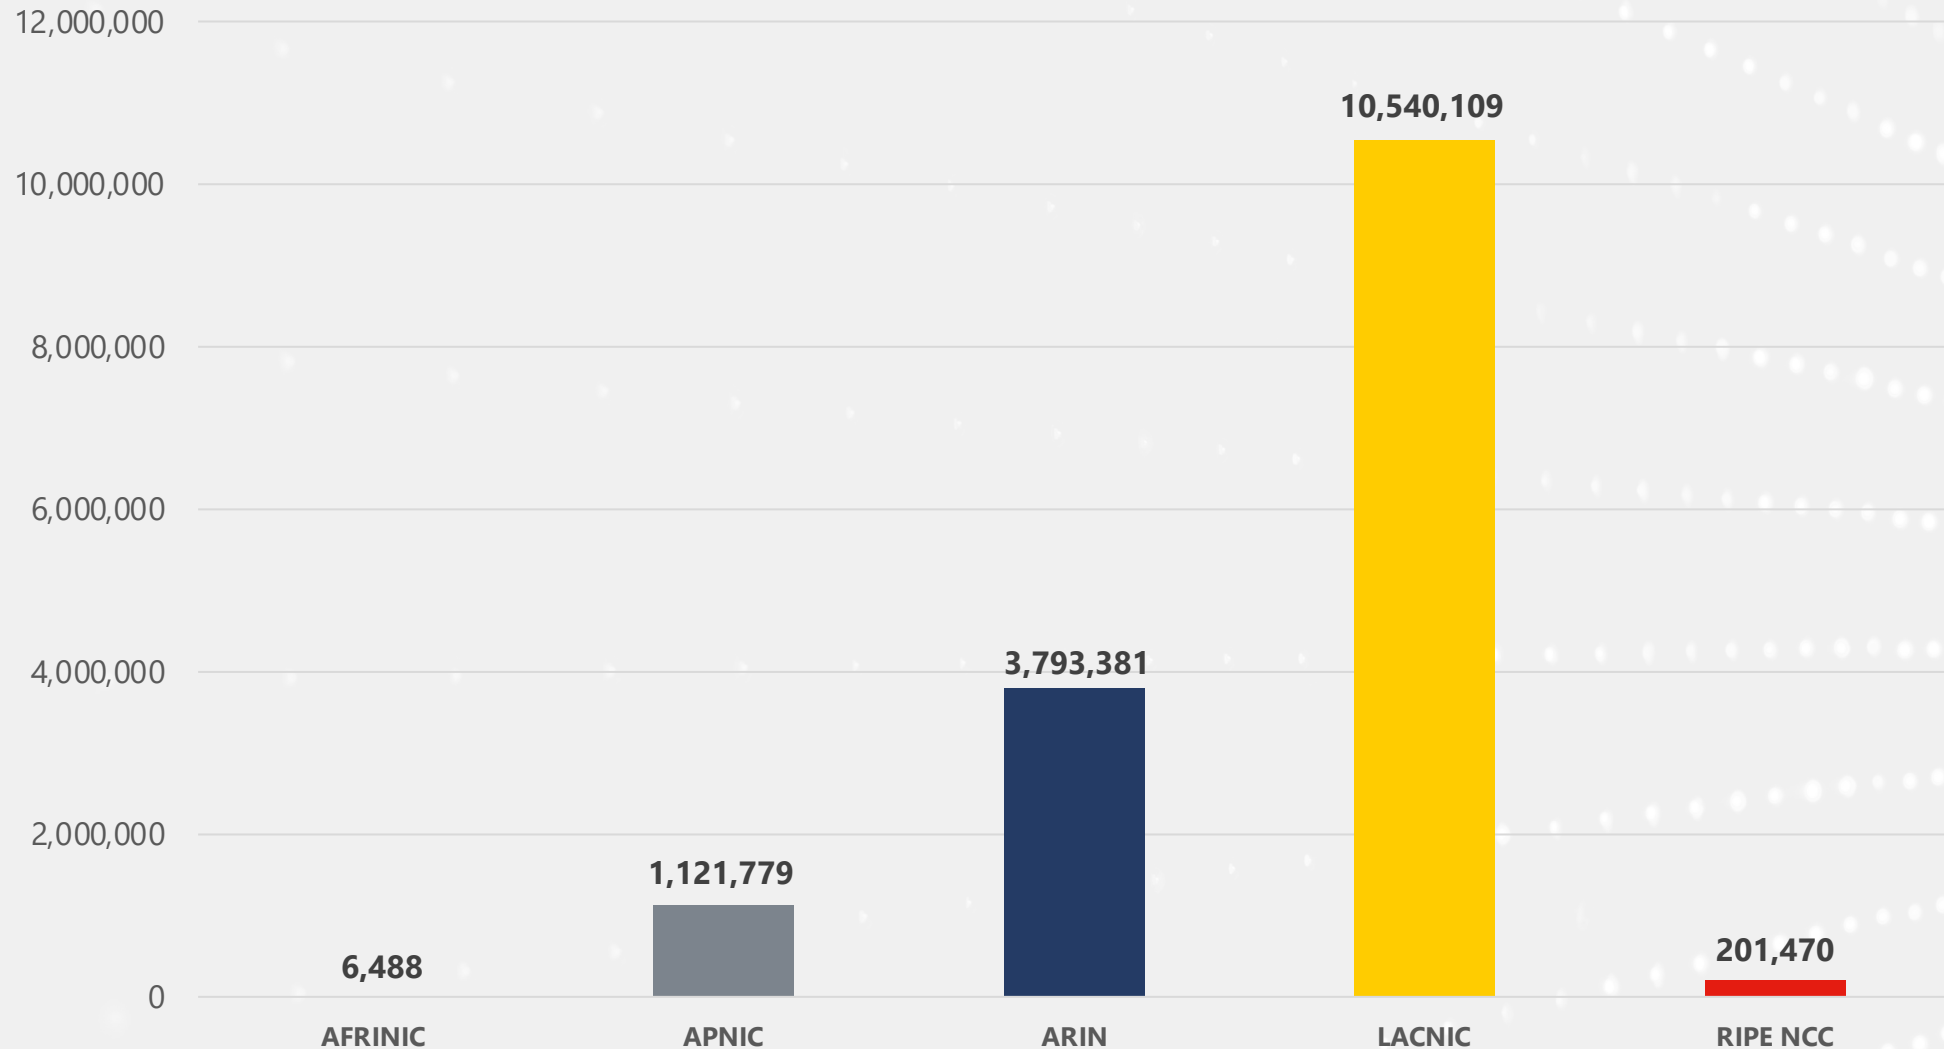

Number of transfers per year

Intra-RIR IPv4 Transfers

Number of IPv4 addresses transferred per year

Inter-RIR IPv4 Transfers

Number of transfers

Number addresses transferred

		Recipient RIR				
		AFRINIC	APNIC	ARIN	LACNIC	RIPE NCC
Source RIR	AFRINIC		0	0	0	0
	APNIC	0		171 1.331M	6 .00769M	384 2.685M
	ARIN	0	469 19.674M		26 .02625M	593 20.533M
	LACNIC	0	2 .003M	21 .055M		29 .054M
	RIPE NCC	0	141 2.5243M	255 6.5024M	11 .009M	

IPv6

All IPv6 Address Space

How much has been allocated to the RIRs?

IPv6 Allocations Issued by RIRs

Prefixes allocated each year by RIR

Total Allocated Space

IPv6 space (in /32s) each RIR has allocated

IPv6 Assignments Issued by RIRs

Prefixes each RIR assigned per year

Total Assigned IPv6 Space

Total size (in /48s) each RIR has assigned

Percentage of Members with IPv6 in each RIR

AS Numbers

The image features a large, dark blue circle on a white background. Inside the circle, the text "AS Numbers" is written in a white, sans-serif font. The circle is bordered by a thin white line. Outside the circle, there are three colored dots: a black dot on the left, a blue dot at the top right, and a red dot at the bottom right. The background also contains faint, curved lines of small white dots.