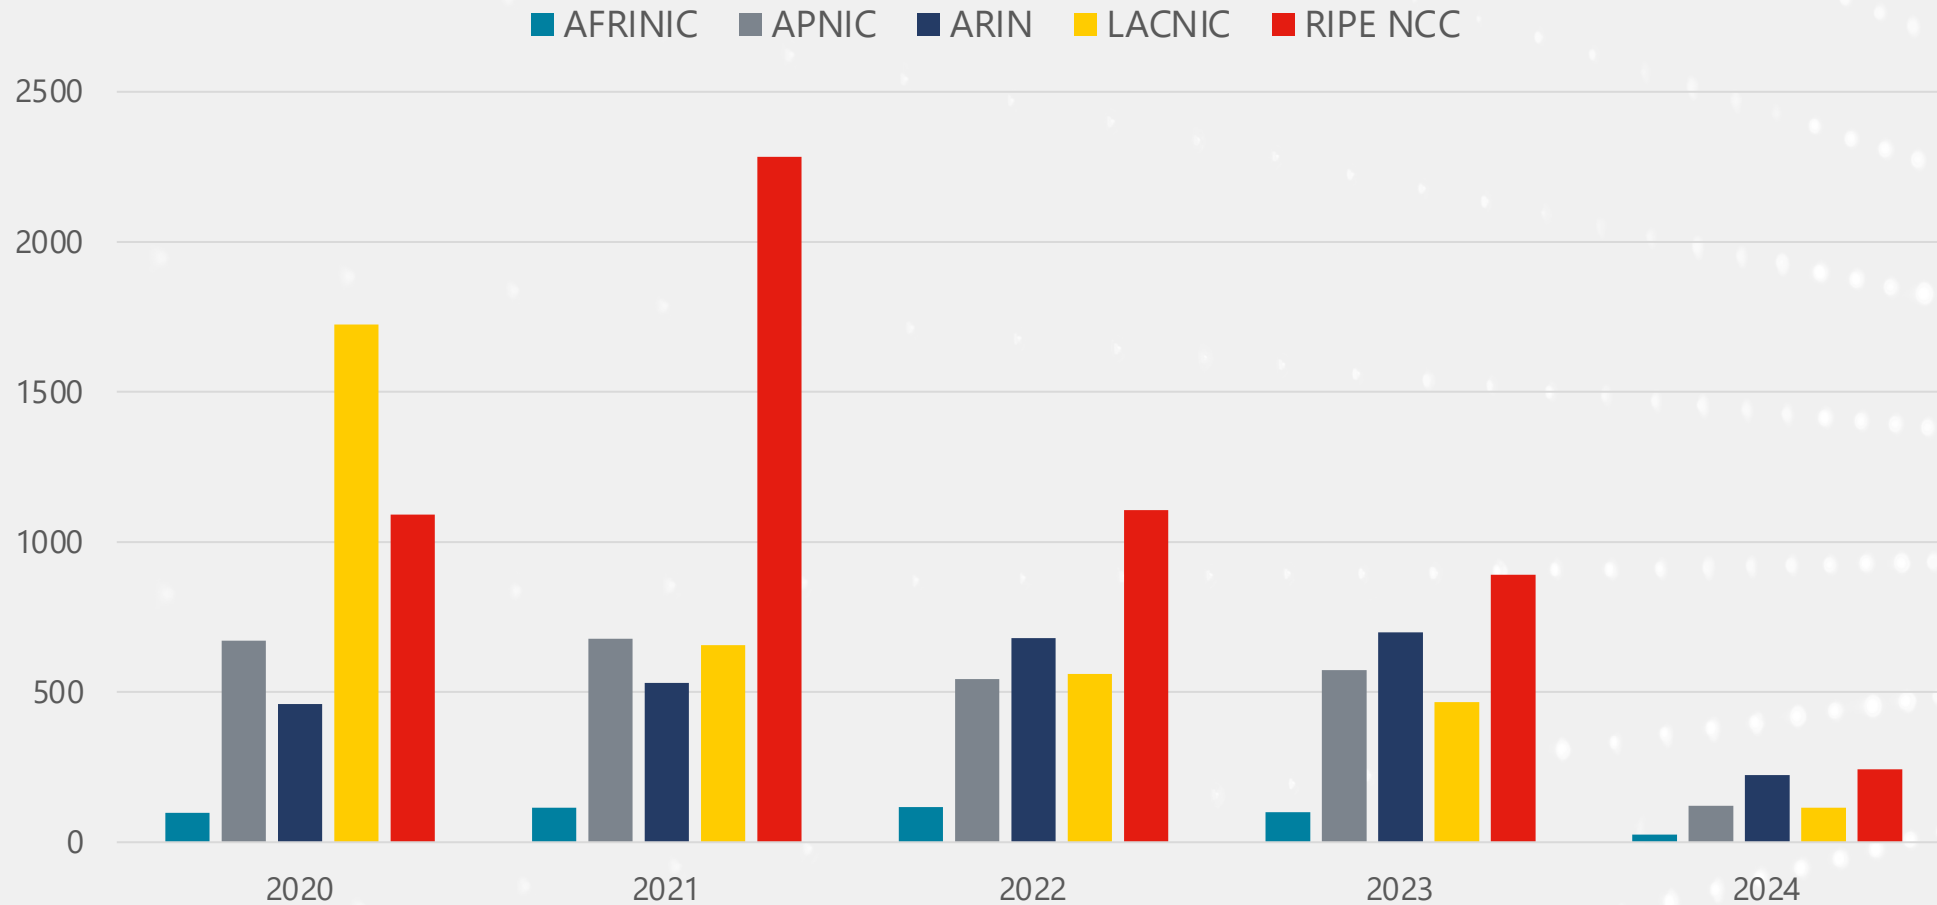

Number of transfers per year

Intra-RIR IPv4 Transfers

Number of IPv4 addresses transferred per year

Inter-RIR IPv4 Transfers

Number of transfers

Number addresses transferred

		Recipient RIR				
		AFRINIC	APNIC	ARIN	LACNIC	RIPE NCC
Source RIR	AFRINIC		0	0	0	0
	APNIC	0		171 1.331M	6 .00769M	384 2.685M
	ARIN	0	469 19.674M		26 .02625M	593 20.533M
	LACNIC	0	2 .003M	21 .055M		29 .054M
	RIPE NCC	0	141 2.5243M	255 6.5024M	11 .009M	

IPv6

All IPv6 Address Space

How much has been allocated to the RIRs?

IPv6 Allocations Issued by RIRs

Prefixes allocated each year by RIR

Total Allocated Space

IPv6 space (in /32s) each RIR has allocated

IPv6 Assignments Issued by RIRs

Prefixes each RIR assigned per year

Total Assigned IPv6 Space

Total size (in /48s) each RIR has assigned

Percentage of Members with IPv6 in each RIR

AS Numbers

The image features a large, dark blue circle on a white background. Inside the circle, the text "AS Numbers" is written in a white, sans-serif font. The circle is bordered by a thin white line. Outside the circle, there are three colored dots: a black dot on the left, a blue dot at the top right, and a red dot at the bottom right. The background also contains faint, curved lines of small white dots.