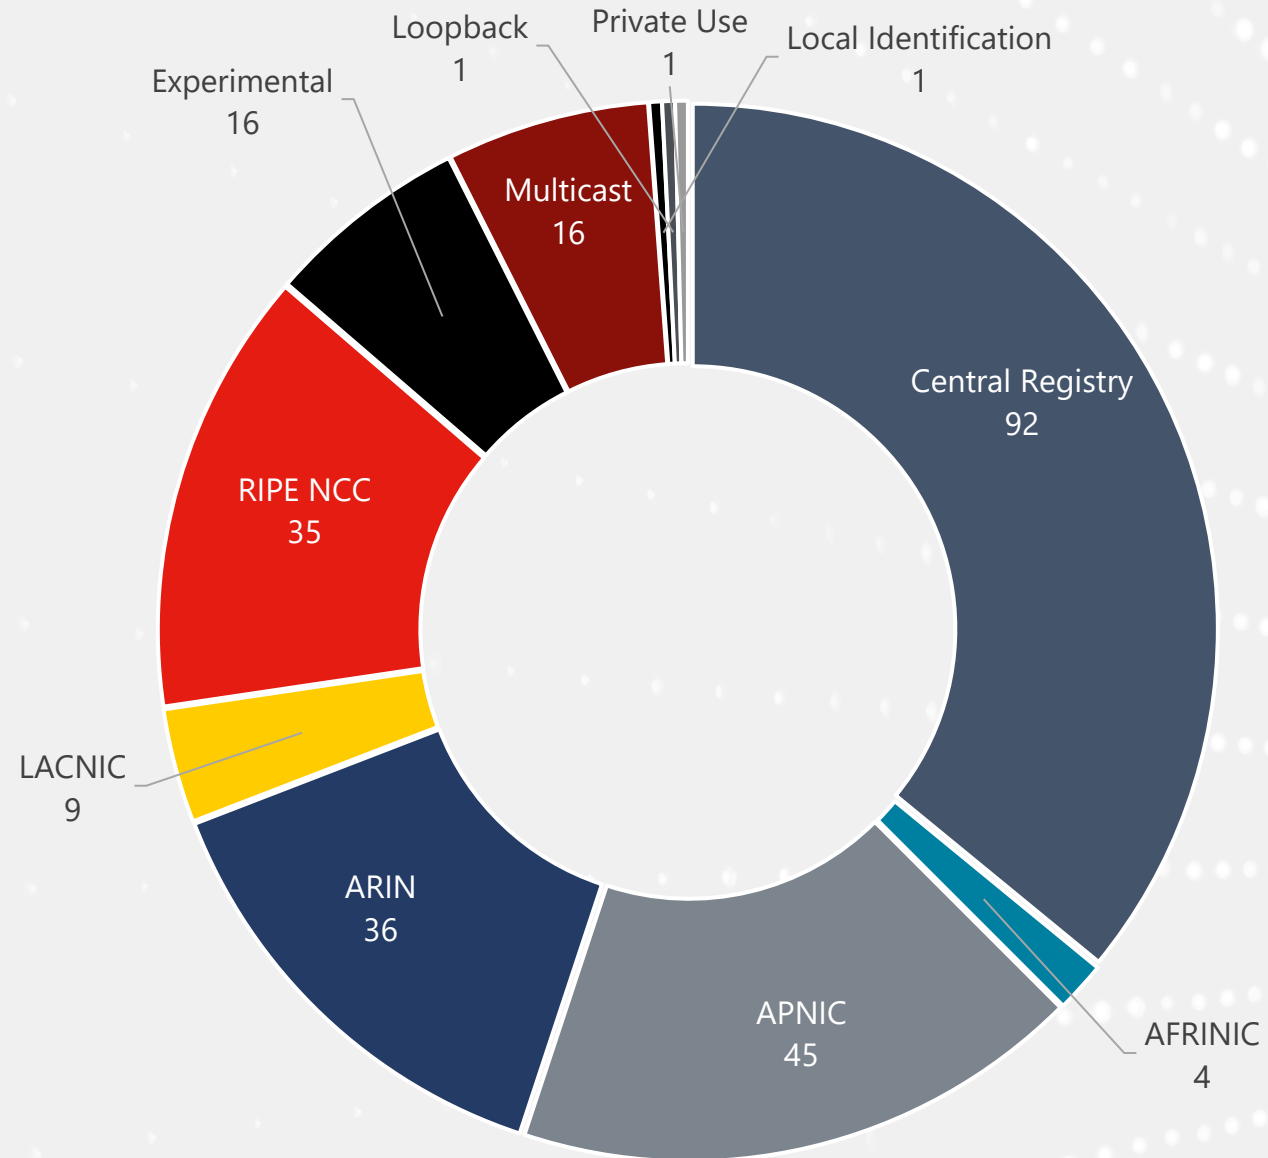

Internet Number Resource Status Report

Prepared by
Regional Internet Registries
AFRINIC, APNIC, ARIN, LACNIC, RIPE NCC

As of 30 March 2024

All IPv4 Address Space

Distribution of the
256 /8s

Total IPv4 Addresses Managed by each RIR

In terms of /8s

Available IPv4 Space in each RIR

In terms of /8s

IPv4 Space Issued by RIRs per Year

In terms of /8s

IPv4 Transfers

(exclusive M&A)

Intra-RIR IPv4 Transfers

Number of transfers per year

Intra-RIR IPv4 Transfers

Number of IPv4 addresses transferred per year

Inter-RIR IPv4 Transfers

Number of transfers

Number addresses transferred

		Recipient RIR				
		AFRINIC	APNIC	ARIN	LACNIC	RIPE NCC
Source RIR	AFRINIC		0	0	0	0
	APNIC	0		171 1.331M	6 .00769M	384 2.685M
	ARIN	0	469 19.674M		26 .02625M	593 20.533M
	LACNIC	0	2 .003M	21 .055M		29 .054M
	RIPE NCC	0	141 2.5243M	255 6.5024M	11 .009M	

Prefixes each RIR assigned per year

Total Assigned IPv6 Space

Total size (in /48s) each RIR has assigned

Percentage of Members with IPv6 in each RIR

AS Numbers

The image features a large, dark blue circle on a white background. Inside the circle, the text "AS Numbers" is written in a white, sans-serif font. The circle is bordered by a thin white line. Outside the circle, there are three colored dots: a black dot on the left, a blue dot at the top right, and a red dot at the bottom right. The background also contains faint, curved lines of small white dots.