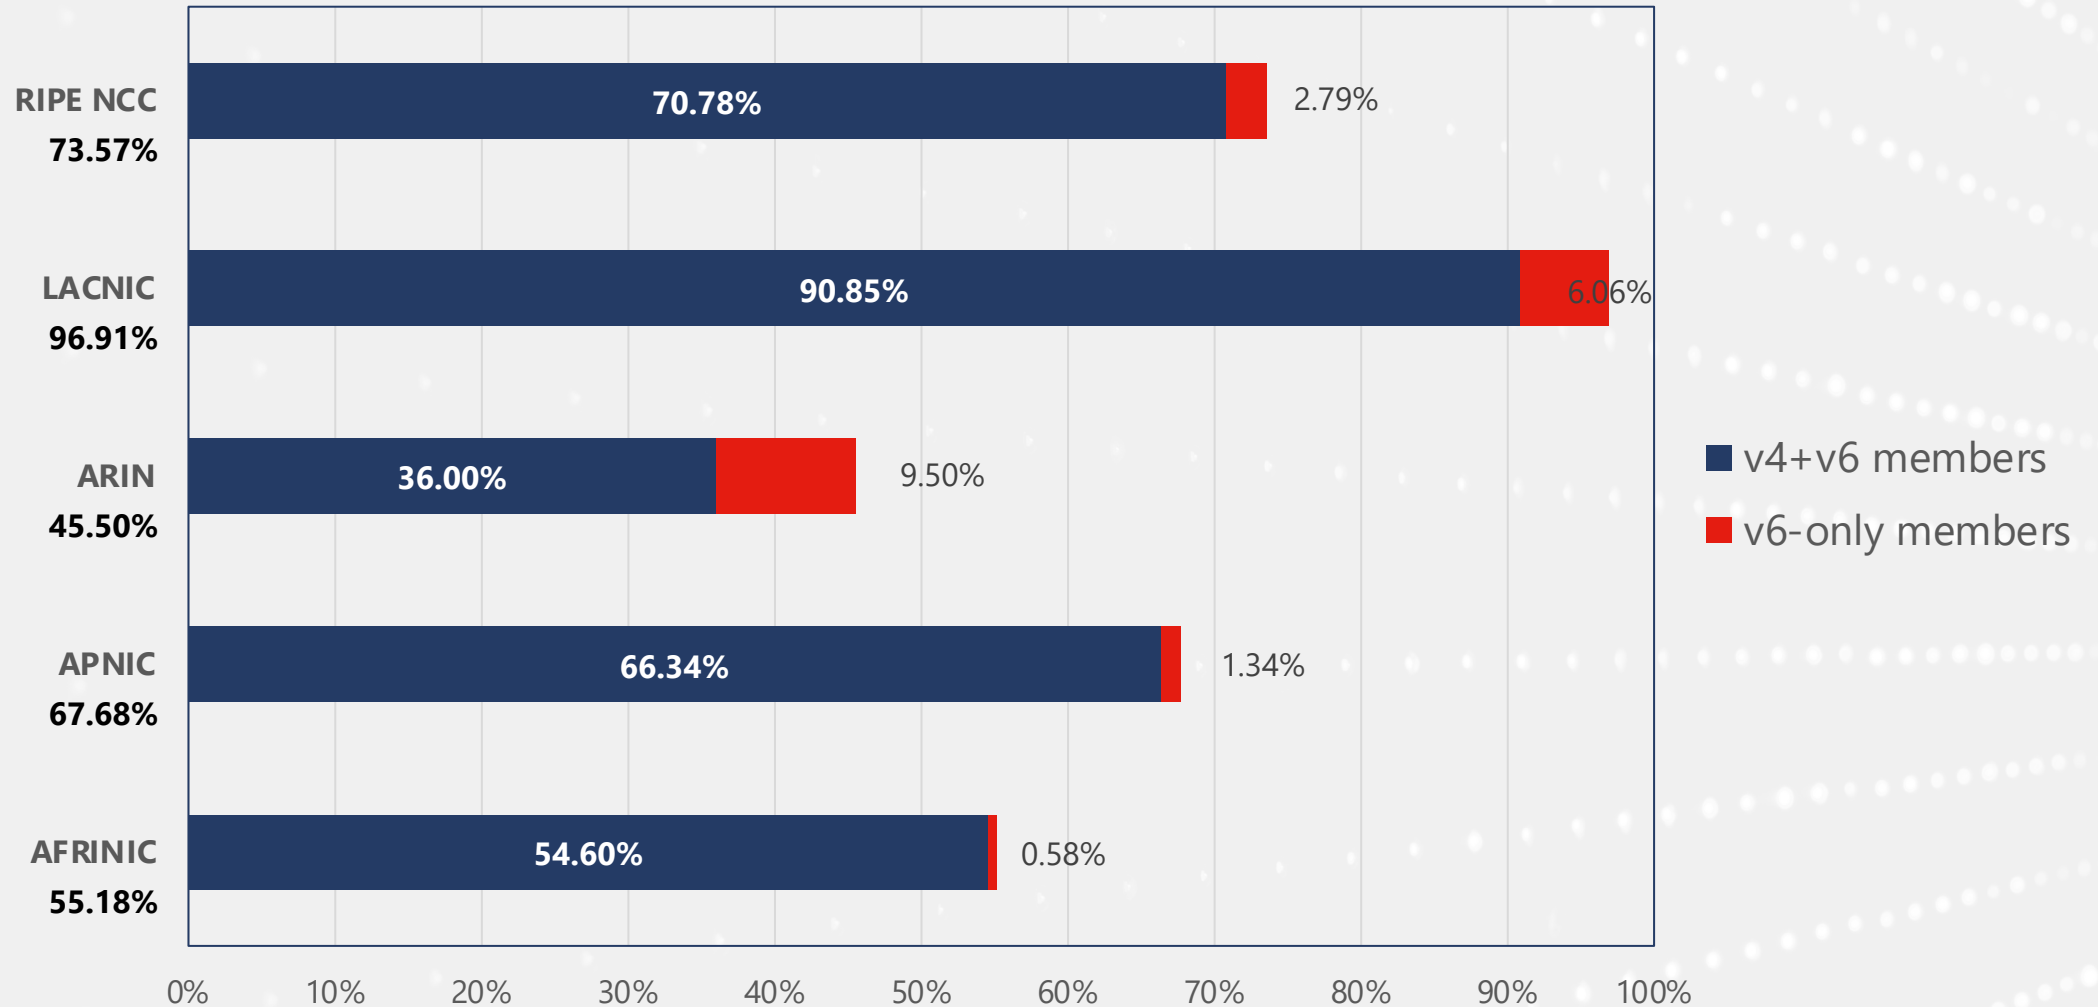

IPv6

All IPv6 Address Space

How much has been allocated to the RIRs?

IPv6 Allocations Issued by RIRs

Prefixes allocated each year by RIR

Total Allocated Space

IPv6 space (in /32s) each RIR has allocated

IPv6 Assignments Issued by RIRs

Prefixes each RIR assigned per year

Total Assigned IPv6 Space

Total size (in /48s) each RIR has assigned

Percentage of Members with IPv6 in each RIR

AS Numbers

The image features a large, dark blue circle on a white background. Inside the circle, the text "AS Numbers" is written in a white, sans-serif font. The circle is bordered by a thin white line. Outside the circle, there are three colored dots: a black dot on the left, a blue dot at the top right, and a red dot at the bottom right. The background also contains faint, curved lines of small white dots.