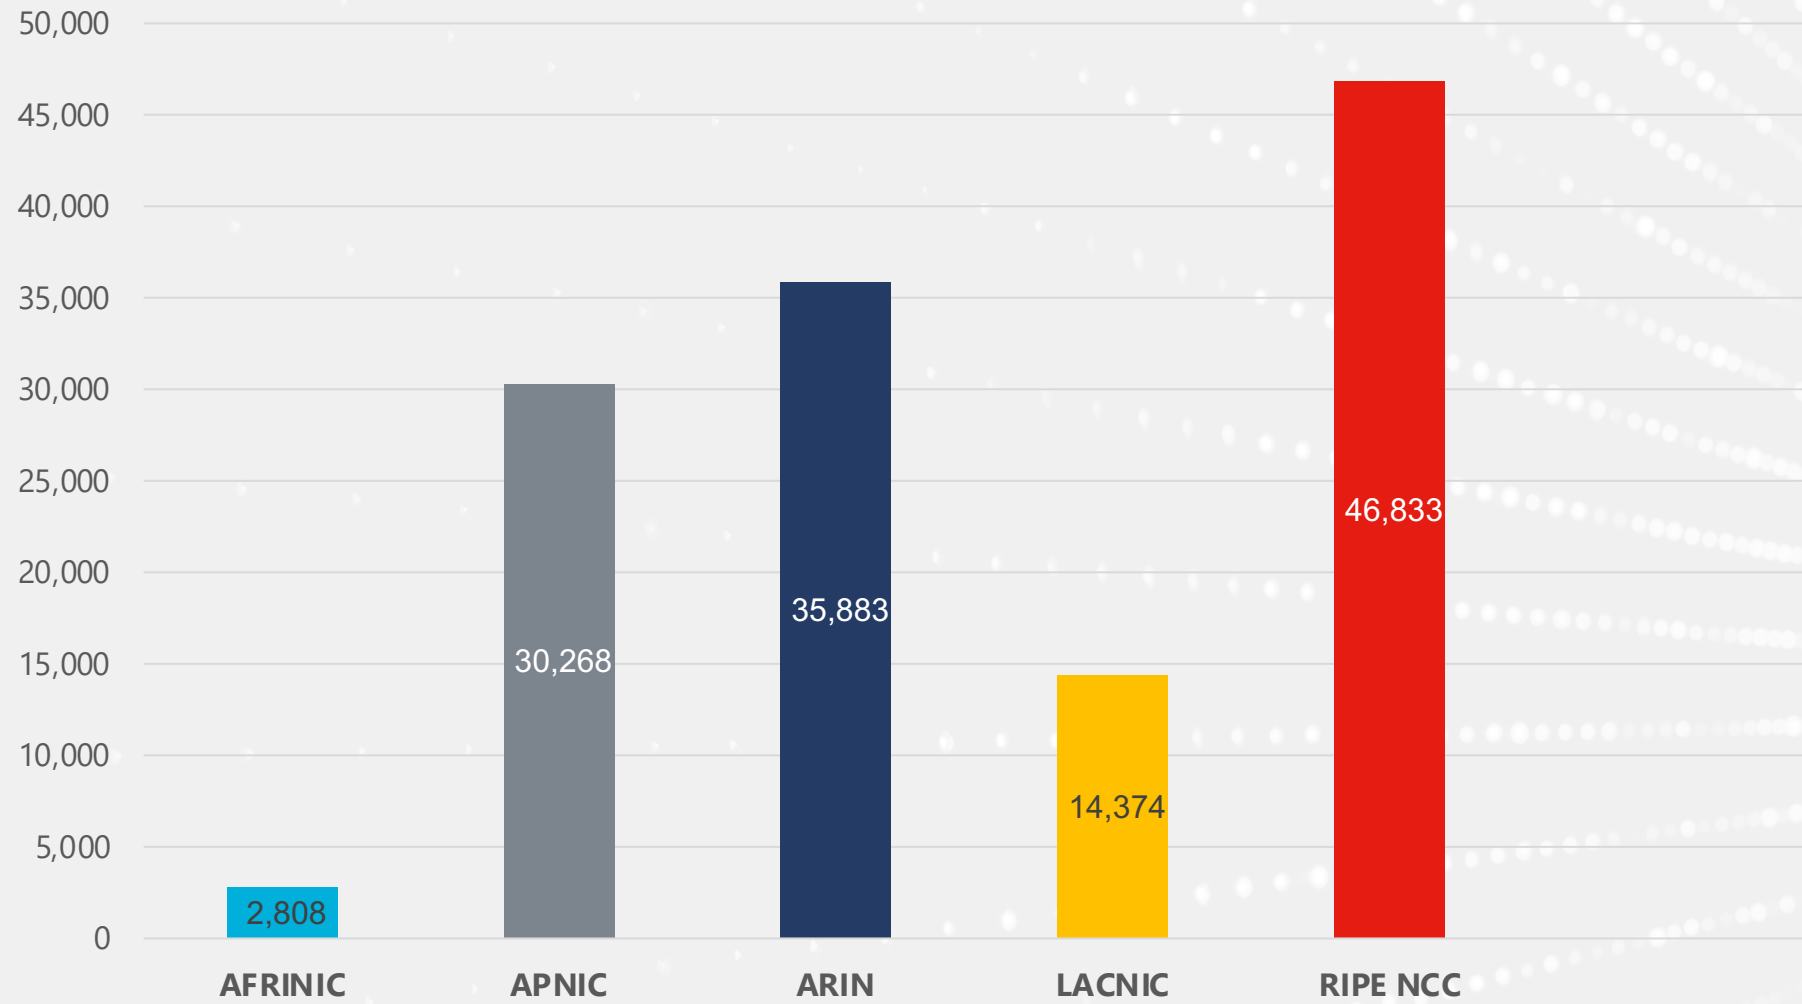

Total ASNs assigned by each RIR